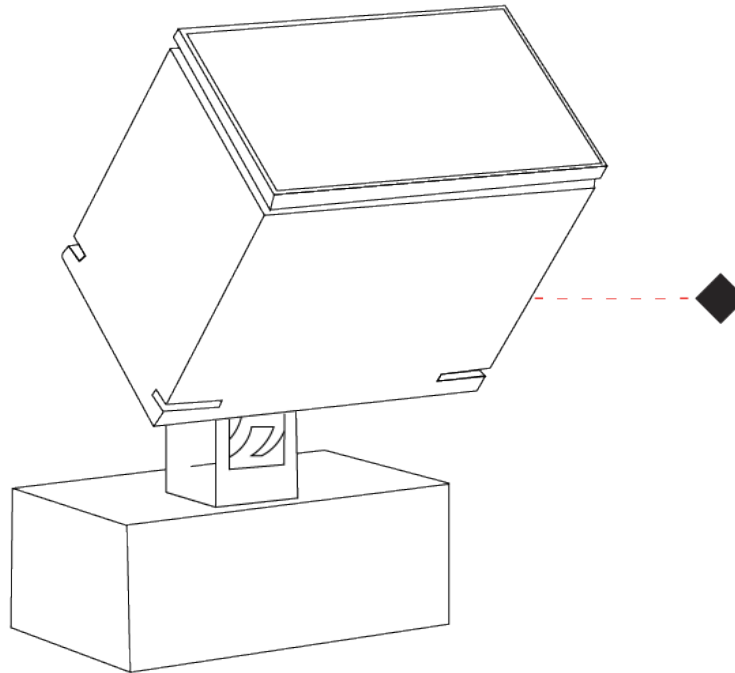

TARGET SURFACE

E9F233-

PROJECT

TYPE

SPECIFIER

QUANTITY

DATE

E